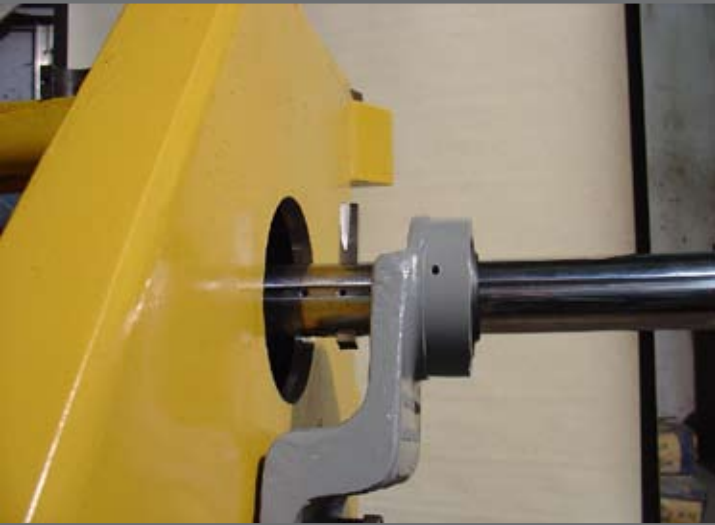

1-800-668-0324

Outside Canada and the US: 1-705-855-2363

Dial Tool Adjuster

DTA-2700

- Top doors allow for easy disposal of waste.
- End door allows for ease of dumping.
- Fork ways allow for ease of movement.
- Can be moved by fork-lift or scoop.
- Made with heavy-duty steel.

PORTABLE ALIGN BEARING